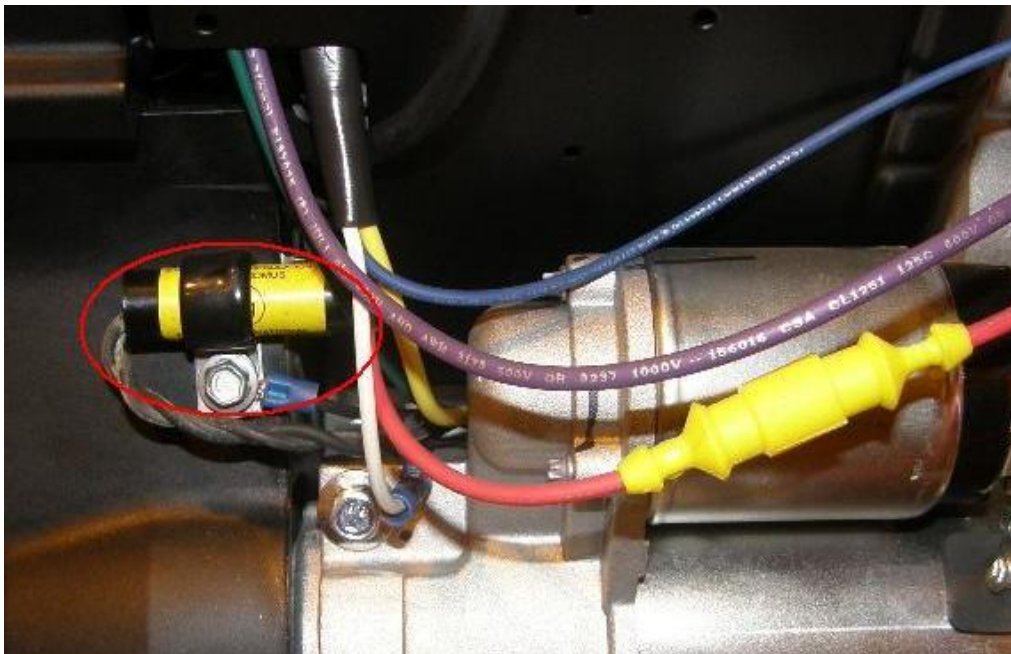

Kohler 25/27hp Mercury Switch Mount Location