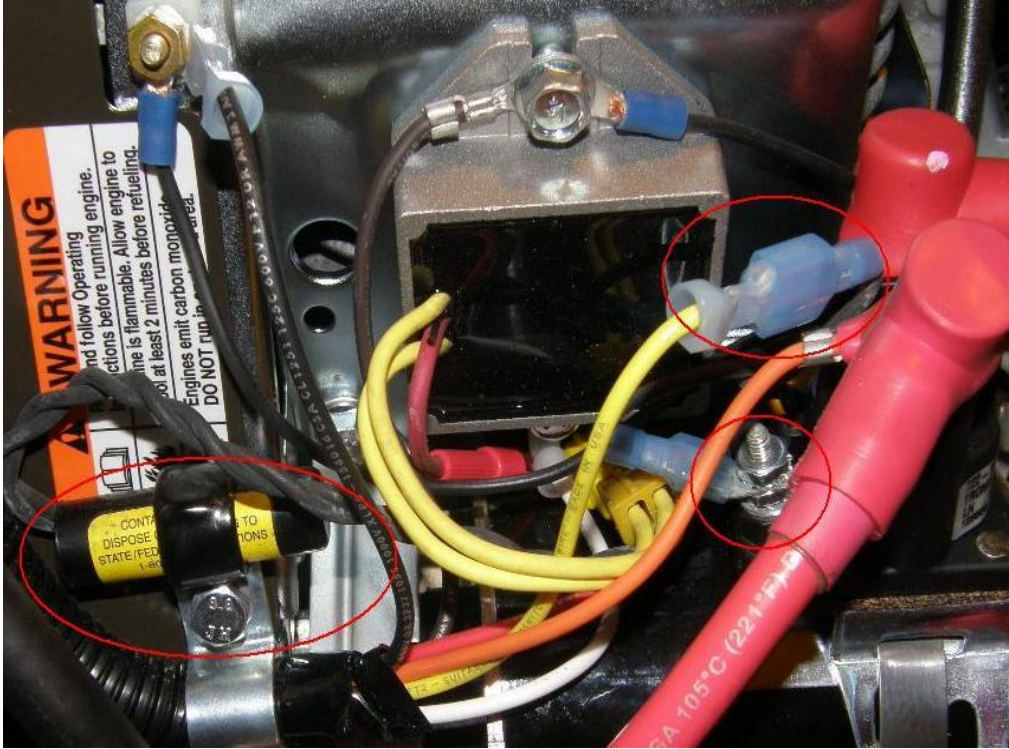

Mercury Switch Mounting Locations and Wire Connections

Briggs & Stratton 6.5hp Mercury Switch Mount Location

Briggs & Stratton 6.5hp Mercury Switch Wire Connections

Honda 9hp Mercury Switch Mount Location

Honda 9hp Mercury Switch Wire Connection

Briggs & Stratton 16, 18, and 23hp Mercury Switch Mount Location

Honda GX630/690 (20, 22hp) Mercury Switch Mount Location

Honda GX630/690 (20, 22hp) Mercury Switch Wire Connection